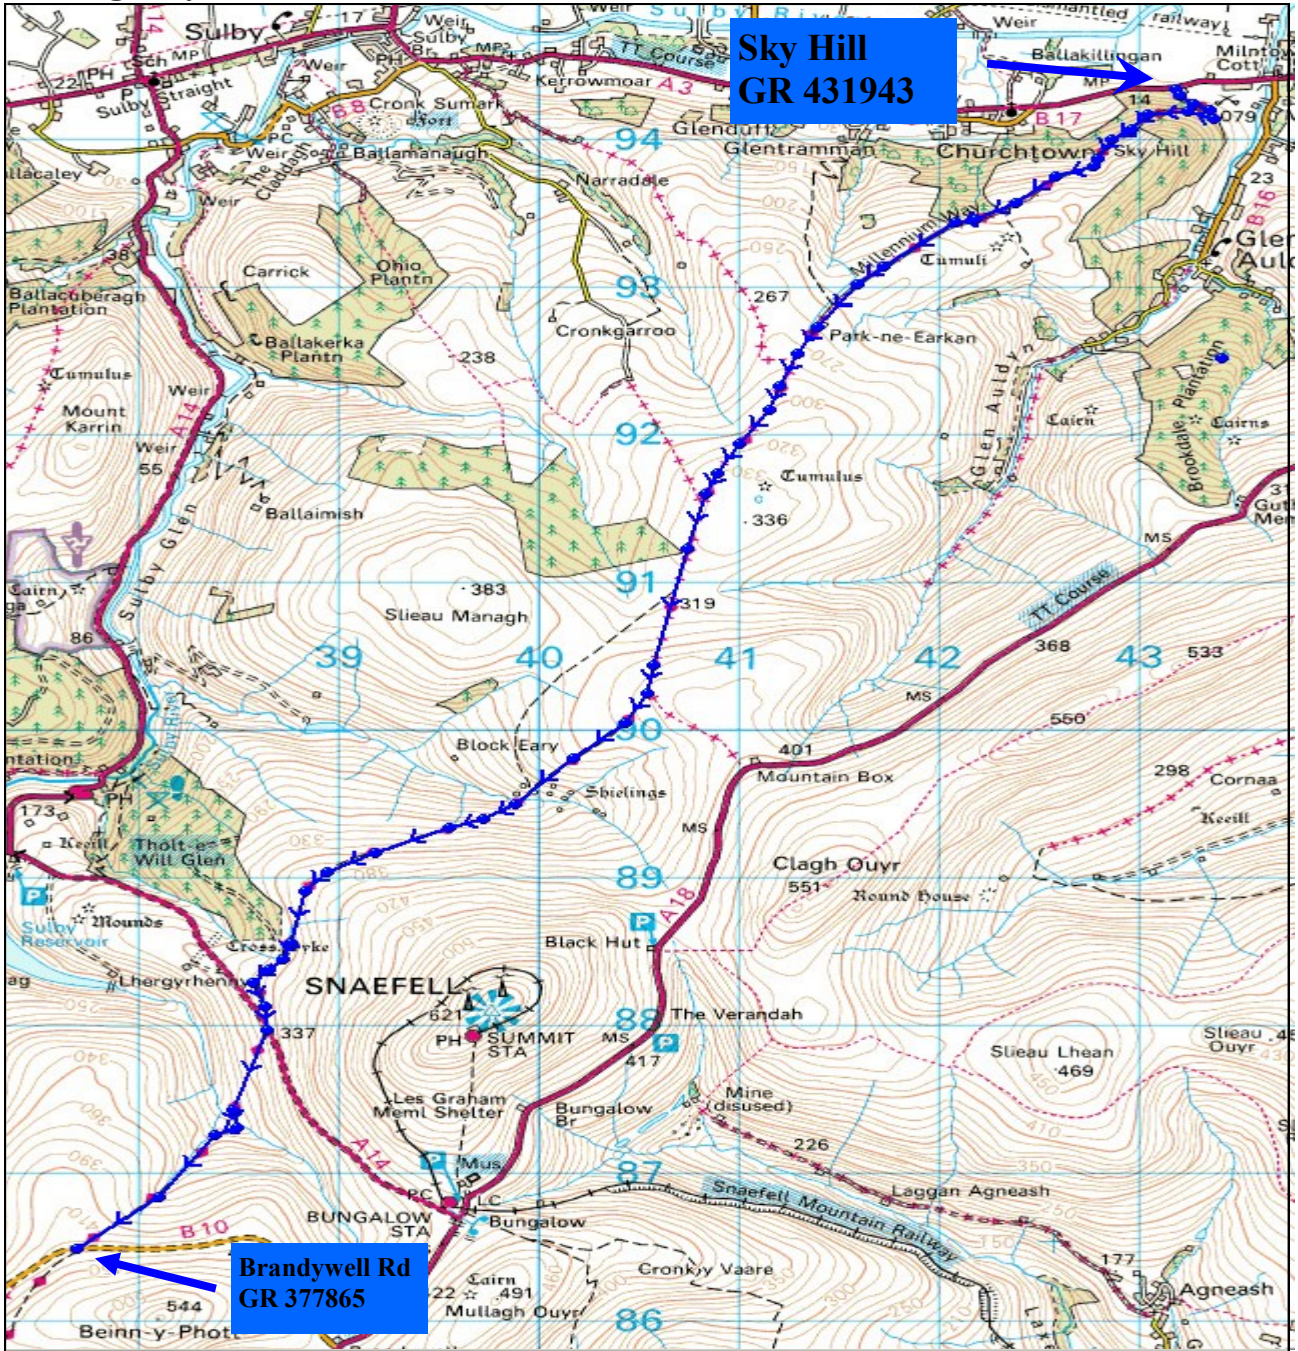

# LEG 1 Sky Hill to Brandywell Rd - 9 Miles

Emergency contact - Lisa 431651

Elevation  
Leg 1