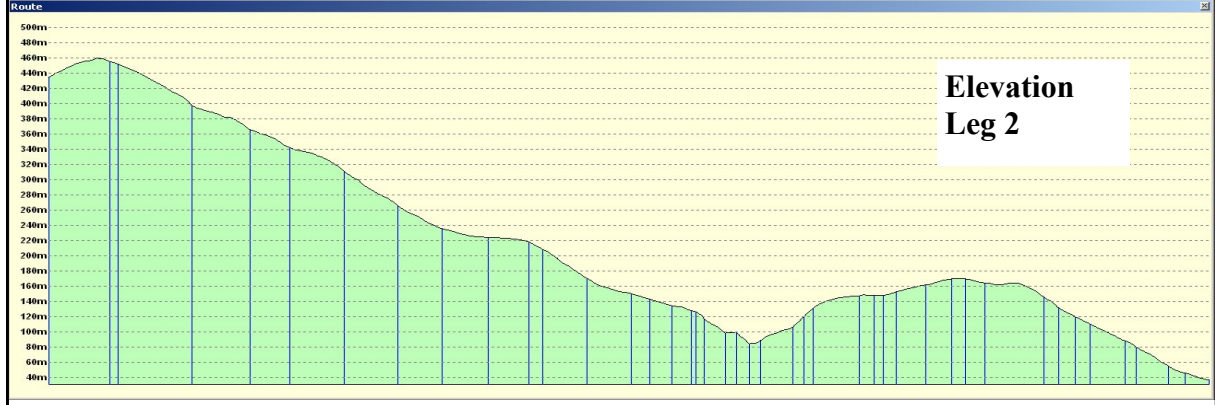

Leg 2 Brandywell Rd to Crosby - 6 Miles

Emergency contact - Lisa 431651

Elevation
Leg 2