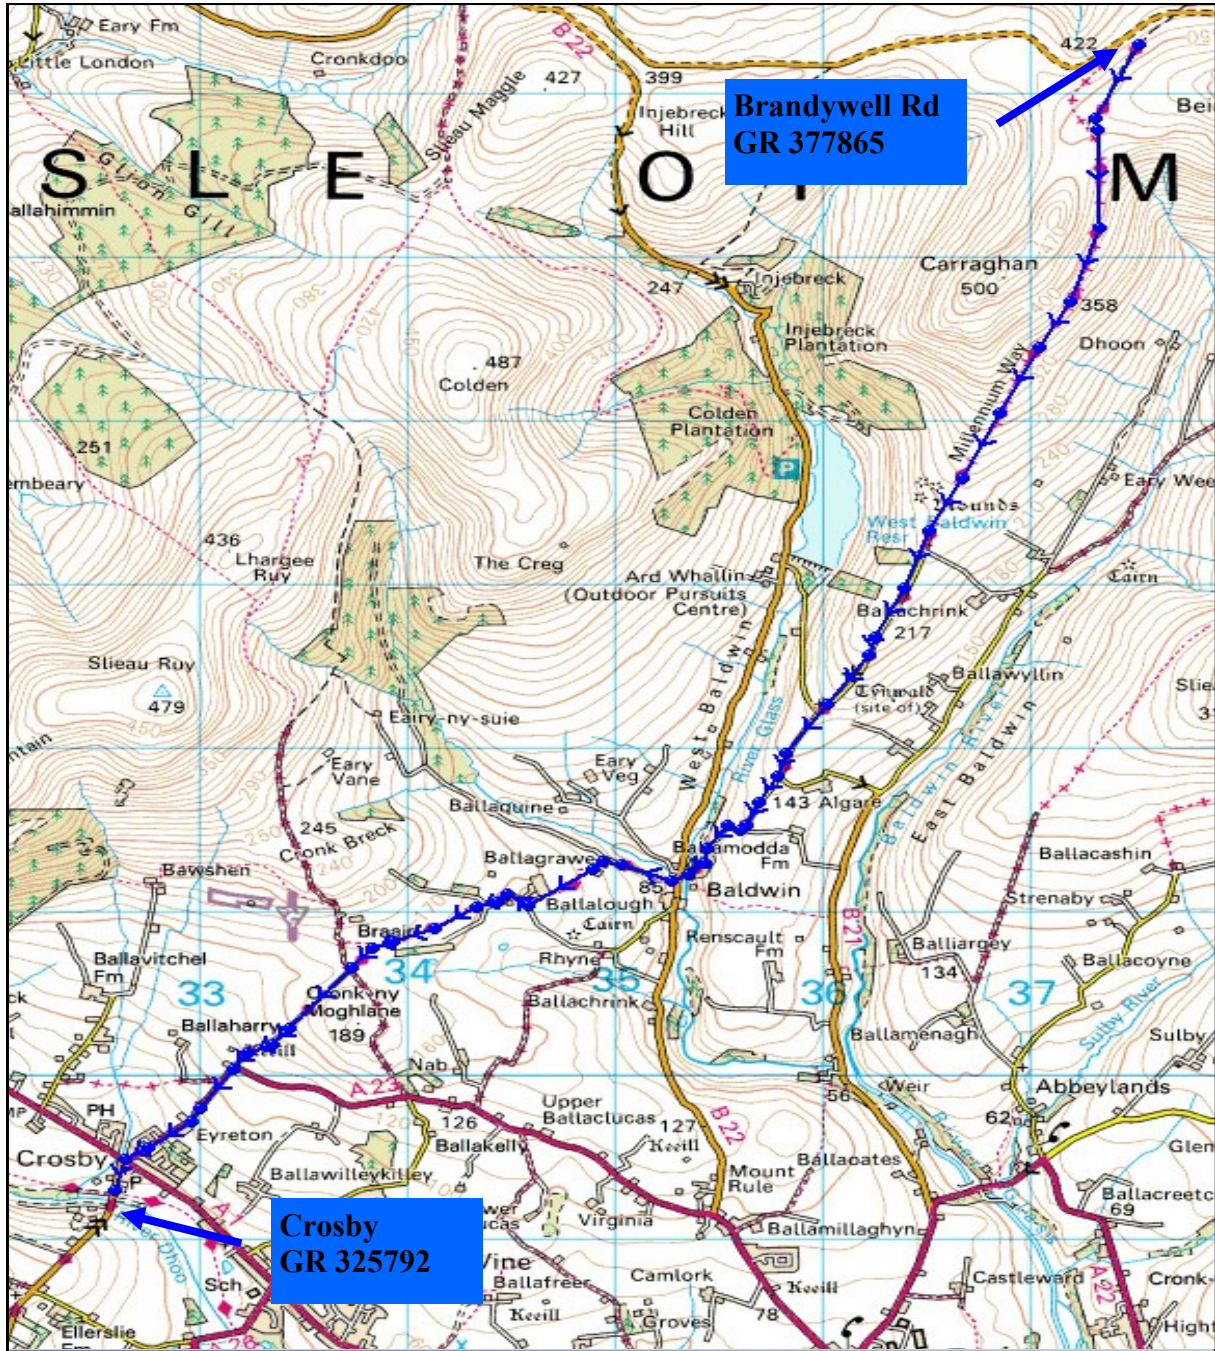

Leg 2 Brandywell Rd to Crosby - 6 Miles

Emergency contact - Lisa 431651

Elevation
Leg 2