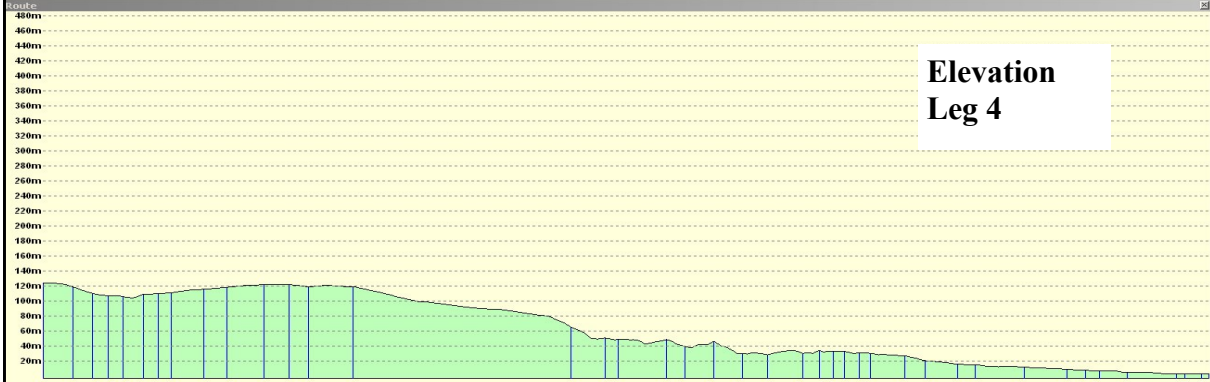

Leg 4 St Marks to Castletown

- 6.5 Miles

Emergency contact - Lisa 431651

Elevation
Leg 4