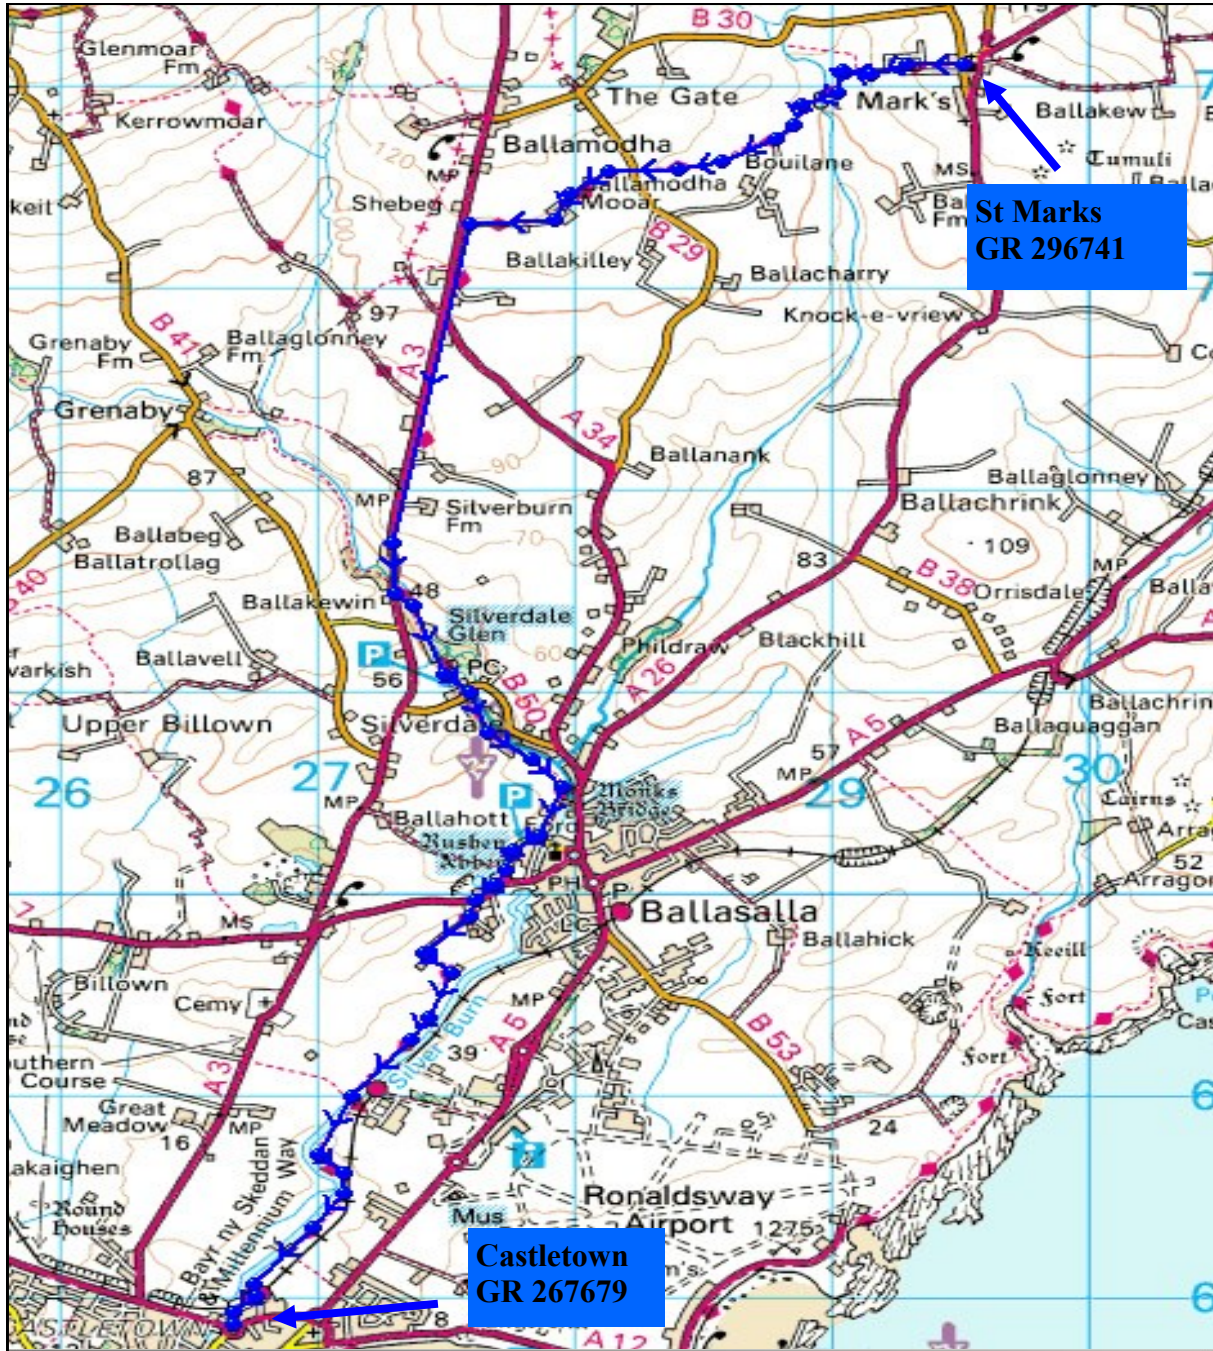

Leg 4 St Marks to Castletown

- 6.5 Miles

Emergency contact - Lisa 431651

Elevation
Leg 4